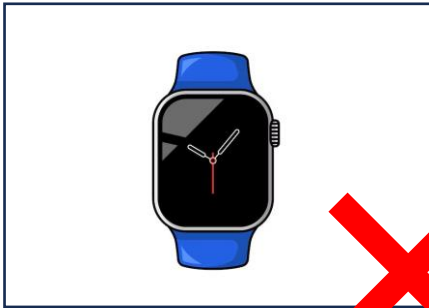

Test rules

Only 1 blank sheet of paper and pen/pencil is allowed.

Only water in a clear glass or bottle is allowed.

Test rules

password

No smartwatches allowed.

No sunglasses allowed.

No phones or devices may be used during the test.

No headphones, headsets or ear buds allowed.

Test rules

password

Only one 5 minute toilet break, taken between test modules. Ask your proctor before standing up.

You must sit and focus on the test screen.