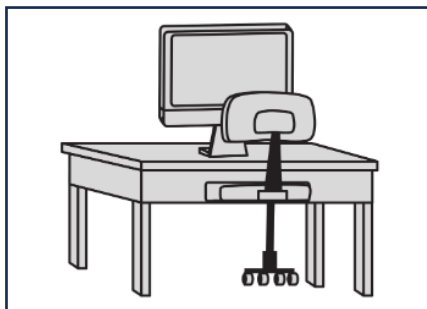

No headphones, headsets or ear buds allowed.

Test rules

password

Only one 5 minute toilet break, taken between test modules. Ask your proctor before standing up.

You must sit and focus on the test screen.