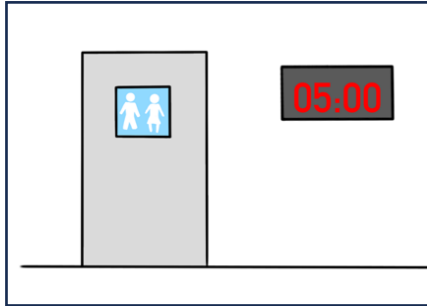

No headphones, headsets or ear buds allowed.

Test rules

password

Only one 5 minute toilet break, taken between test modules. Ask your proctor before standing up.

You must sit and focus on the test screen.