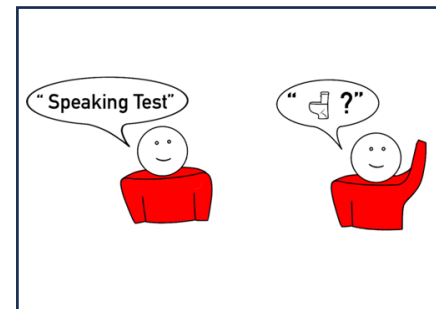

Speak only during speaking test or to speak to proctor.