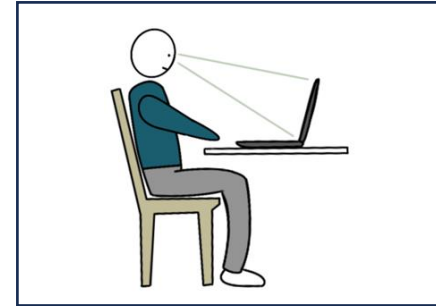

Test rules

Only 1 blank sheet of paper and pen/pencil is allowed.

Only water in a clear glass or bottle is allowed.

Test rules

password

No smartwatches allowed.

No sunglasses allowed.

No phones or devices may be used during the test.

No headphones, headsets or ear buds allowed.

Test rules

password

Only one 5 minute toilet break, taken between test modules. Ask your proctor before standing up.

You must sit and focus on the test screen.